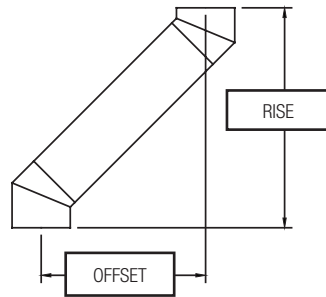

ULTRABlack Offset Tables

45° ELBOWS		
UB OFFSET TABLE - Use this table if you are not installing a slip length (UBSF) between the elbows.		
LENGTH BETWEEN ELBOWS	45° Elbows	
	RISE	OFFSET
6 INCH Ø		
NO LENGTH	8 1/4	3 1/2
5" Length	11	6 1/4
6" slip Length	11	6 1/4
12" Length	16	11 1/4
18" Length	20 1/4	15 1/2
24" Length	24 1/2	19 3/4
36" Length	33	28 1/4
UBAF min	36 1/2	31 3/4
UBAF max	56 1/4	51 1/2
7 INCH Ø		
NO LENGTH	9	3 3/4
5" Length	11 3/4	6 1/2
6" slip Length	11 3/4	6 1/2
12" Length	16 3/4	11 1/2
18" Length	21	15 3/4
24" Length	25 1/4	20
36" Length	33 3/4	28 1/2
UBAF min	37 1/4	32
UBAF max	57	51 3/4
8 INCH Ø		
NO LENGTH	9 3/4	4
5" Length	12 1/2	7
6" slip Length	12 1/2	7
12" Length	17 1/2	11 3/4
18" Length	21 3/4	16
24" Length	26	20 1/4
36" Length	34 1/2	28 3/4
UBAF min	38	32 1/4
UBAF max	57 3/4	52 1/4

All measurements are in inches

45° ELBOWS		
UB OFFSET TABLE - Use this table if you are installing an adjustable length between the elbows.		
LENGTH BETWEEN 45 ELBOWS	45° Elbows	
	RISE	OFFSET
6 INCH Ø		
NO LENGTH + UB6SF	9 1/4 - 11	4 1/2 - 6 1/4
5" LENGTH + UB6SF	12 - 14	7 1/4 - 9 1/4
5" LENGTH + UB12SF	16 - 18 1/4	11 1/4 - 13 1/2
12" LENGTH + UB12SF	17 - 23	12 1/4 - 18 1/4
18" LENGTH + UB12SF	21 1/4 - 27 1/4	16 1/2 - 22 1/2
24" LENGTH + UB18SF	25 1/2 - 35 3/4	20 3/4 - 31
UBAF min + UB6SF	37 1/2 - 39 1/4	32 3/4 - 34 1/2
UBAF min + UB18SF	37 1/2 - 47 3/4	32 3/4 - 43
UBAF max + UB18SF	57 1/4 - 67 3/4	52 1/2 - 63
36"+36"+12" + UB18SF	66 1/2 - 76 3/4	61 3/4 - 72
36"+36"+24" + UB18SF	75 - 85 1/4	70 1/4 - 80 1/2
36"+36"+36" + UB18SF	83 1/2 - 93 3/4	78 3/4 - 89
7 INCH Ø		
NO LENGTH + UB6SF	10 - 11 3/4	4 3/4 - 6 1/2
5" LENGTH + UB6SF	12 3/4 - 14 3/4	7 1/2 - 9 1/2
5" LENGTH + UB12SF	16 3/4 - 19	7 1/2 - 13 3/4
12" LENGTH + UB12SF	17 3/4 - 23 3/4	12 1/2 - 18 1/2
18" LENGTH + UB12SF	22 - 28	16 3/4 - 22 3/4
24" LENGTH + 18UBSF	26 1/4 - 36 1/2	21 - 31 1/4
UBAF min + UB6SF	38 1/4 - 40	33 - 34 3/4
UBAF min + UB18SF	38 1/4 - 48 1/2	33 - 43 1/4
UBAF max + UB18SF	58 - 68 1/2	52 3/4 - 63 1/4
36"+36"+12" + UB18SF	67 1/4 - 77 1/2	62 - 72 1/4
36"+36"+12" + UB18SF	75 3/4 - 86	70 1/2 - 80 3/4
36"+36"+12" + UB18SF	84 1/4 - 94 1/2	79 - 89 1/4
8 INCH Ø		
NO LENGTH + UB6SF	10 1/2 - 12 1/2	5 - 7
5" LENGTH + UB6SF	13 1/2 - 15 1/4	7 3/4 - 9 3/4
5" LENGTH + UB12SF	17 1/2 - 19 1/2	7 3/4 - 14
12" LENGTH + UB12SF	18 1/4 - 24 1/2	12 3/4 - 19
18" LENGTH + UB12SF	22 1/2 - 28 3/4	17 - 23 1/4
24" LENGTH + 18UBSF	26 3/4 - 37 1/4	21 1/4 - 31 3/4
UBAF min + UB6SF	38 3/4 - 40 3/4	33 1/4 - 35 1/4
UBAF min + UB18SF	38 3/4 - 49 1/4	33 1/4 - 43 3/4
UBAF max + UB18SF	58 3/4 - 69	53 - 63 1/2
36"+36"+12" + UB18SF	67 3/4 - 78 1/4	62 1/4 - 72 3/4
36"+36"+12" + UB18SF	76 1/4 - 86 3/4	70 3/4 - 81 1/4
36"+36"+12" + UB18SF	84 3/4 - 95 1/4	79 1/4 - 89 1/2