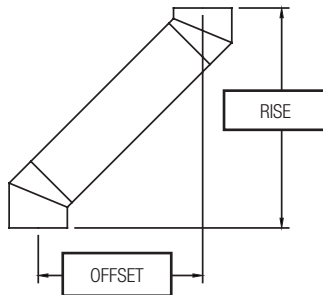

ULTRABlack Offset Tables

30° ELBOWS

UB OFFSET TABLE- Use this table when a slip length (UBSF) is not installed between the elbows.

LENGTH BETWEEN OFFSETS	30° Elbows	
	RISE	OFFSET
6 INCH Ø		
NO LENGTH	7 1/4	2
5" Length	10 1/2	4
6" Slip Length	10 1/2	4
12" Length	16 3/4	7 1/2
18" Length	21 3/4	10 1/2
24" Length	27	13 1/2
36" Length	37 1/2	19 1/2
UBAF min	41 3/4	22
UBAF max	66	36
7 INCH Ø		
NO LENGTH	7 3/4	2
5" Length	11	4
6" Slip Length	11	4
12" Length	17 1/4	7 1/2
18" Length	22 1/4	10 1/2
24" Length	27 1/2	13 1/2
36" Length	38	19 1/2
UBAF min	42 1/4	22
UBAF max	66 1/2	36
8 INCH Ø		
NO LENGTH	8 1/4	2 1/4
5" Length	11 3/4	4 1/4
6" Slip Length	11 3/4	4 1/4
12" Length	17 3/4	7 3/4
18" Length	23	10 3/4
24" Length	28 1/4	13 3/4
36" Length	38 1/2	19 3/4
UBAF min	43	22 1/4
UBAF max	67 1/4	36 1/4

All measurements are in inches

30° ELBOWS

UB OFFSET TABLE- Use this table if you are installing an adjustable length between the elbows.

LENGTH BETWEEN ELBOWS	30° Elbows	
	RISE	OFFSET
6 INCH Ø		
NO LENGTH + UB6SF	8 1/4 - 10 1/2	2 3/4 - 4
5" LENGTH + UB6SF	11 3/4 - 14	4 3/4 - 6
5" LENGTH + UB12SF	16 3/4 - 19 1/4	7 1/2 - 9
12" LENGTH + UB12SF	17 3/4 - 25 1/4	8 1/4 - 12 1/2
18" LENGTH + UB12SF	23 - 30 1/2	11 1/4 - 15 1/2
24" LENGTH + UB18SF	28 1/4 - 41	14 1/4 - 21 1/2
UBAF min + UB6SF	42 3/4 - 45 1/4	22 3/4 - 24
UBAF min + UB18SF	42 3/4 - 55 1/2	22 3/4 - 30
UBAF max + UB18SF	67 - 79 3/4	36 3/4 - 44
36"+36"+12" + UB18SF	78 1/4 - 91 1/4	43 1/4 - 50 1/2
36"+36"+24" + UB18SF	88 3/4 - 101 1/2	49 1/4 - 56 1/2
36"+36"+36" + UB18SF	99 1/4 - 112	55 1/4 - 62 1/2
7" INCH Ø		
NO LENGTH + UB6SF	8 3/4 - 11	2 3/4 - 4
5" LENGTH + UB6SF	12 1/4 - 14 1/2	4 3/4 - 6
5" LENGTH + UB12SF	17 1/4 - 19 3/4	7 1/2 - 9
12" LENGTH + UB12SF	18 1/4 - 25 3/4	8 1/4 - 12 1/2
18" LENGTH + UB12SF	23 1/2 - 31	11 1/4 - 15 1/2
24" LENGTH + 18UBSF	28 3/4 - 41 1/2	14 1/4 - 21 1/2
UBAF min + UB6SF	43 1/4 - 45 3/4	22 3/4 - 24
UBAF min + UB18SF	43 1/4 - 56	22 3/4 - 30
UBAF max + UB18SF	67 1/2 - 80 1/4	36 3/4 - 44
36"+36"+12" + UB18SF	78 3/4 - 91 3/4	43 1/4 - 50 1/2
36"+36"+12" + UB18SF	89 1/4 - 102	49 1/4 - 56 1/2
36"+36"+12" + UB18SF	99 3/4 - 112 1/2	55 1/4 - 62 1/2
8" INCH Ø		
NO LENGTH + UB6SF	9 1/4 - 11 3/4	3 - 4 1/4
5" LENGTH + UB6SF	12 3/4 - 15 1/4	5 - 6 1/4
5" LENGTH + UB12SF	17 3/4 - 20 1/4	7 3/4 - 9 1/4
12" LENGTH + UB12SF	18 3/4 - 26 1/2	8 1/2 - 12 3/4
18" LENGTH + UB12SF	24 - 31 3/4	11 1/2 - 15 3/4
24" LENGTH + 18UBSF	29 1/4 - 42	14 1/2 - 21 3/4
UBAF min + UB6SF	44 - 46 1/4	23 - 24 1/4
UBAF min + UB18SF	44 - 56 3/4	23 - 30 1/4
UBAF max + UB18SF	68 1/4 - 81	37 - 44 1/4
36"+36"+12" + UB18SF	79 1/2 - 92 1/4	43 1/2 - 50 3/4
36"+36"+12" + UB18SF	89 3/4 - 102 3/4	49 1/2 - 56 3/4
36"+36"+12" + UB18SF	100 1/4 - 113	55 1/2 - 62 3/4

All measurements are in inches